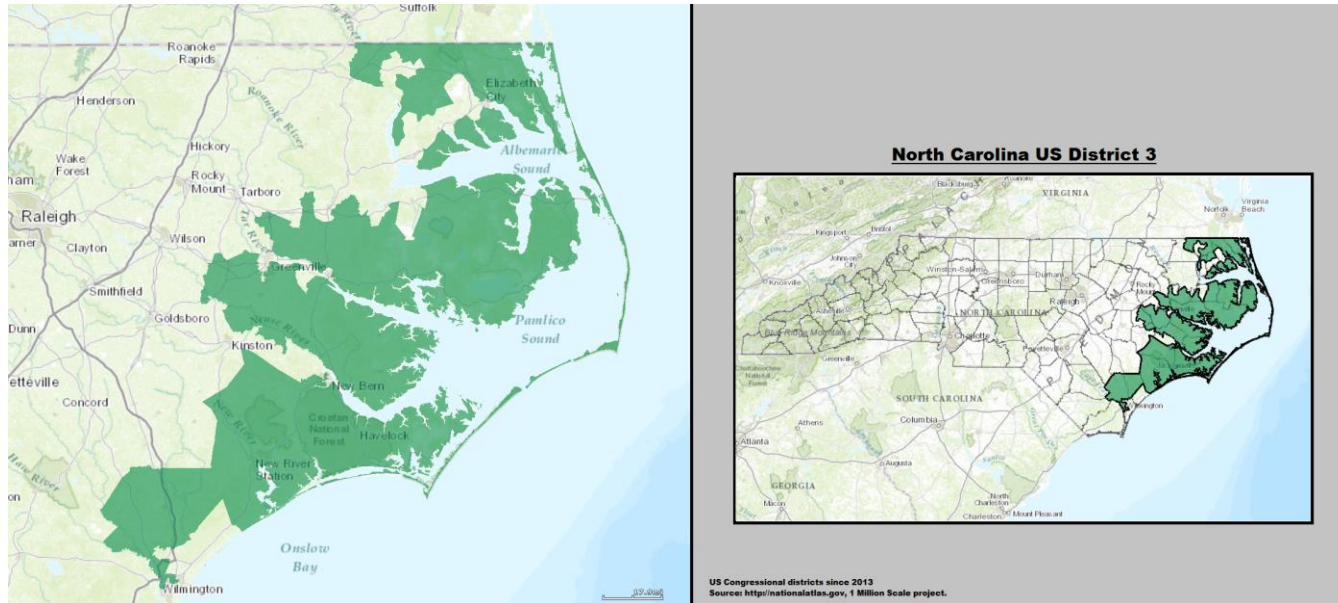

Rep. Walter Jones, Jr.

UNC Institutions in District

East Carolina University
UNC Wilmington